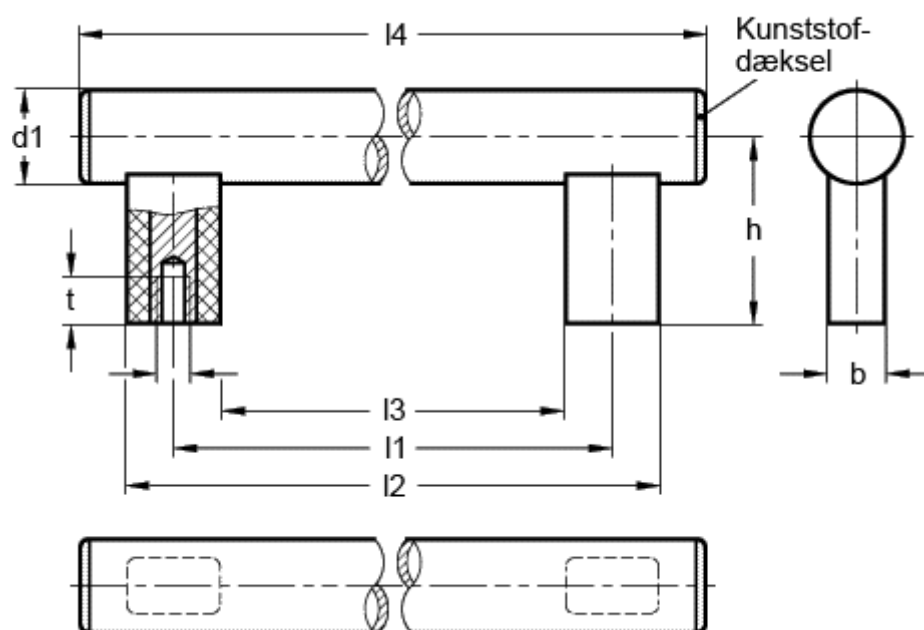

Article number: 2011424001

Description: E+G Handle GN 666-30-M6-400-NG

## Measures

$b = 18$

$t \text{ min} = 15$

$d1 = 30$

$d2 = M6$

$h = 60$

$l1 = 400$

$l2 = 430$